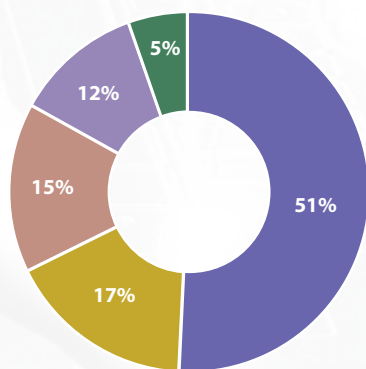

### Gender ratio

■ Male ■ Female

### Work Experience

■ Fresher ■ 24-36 months  
■ 1-12 months ■ Greater than 36 months  
■ 13-24 months