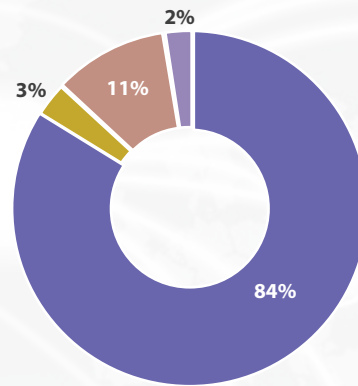

Graduation Details

■ Engineering ■ Commerce
■ Science ■ Others