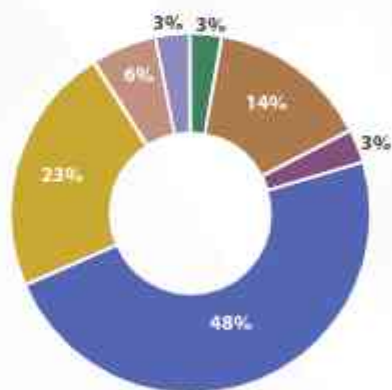

Batch Profile

Gender ratio

■ Male ■ Female

Graduation Details

■ Engineering ■ Commerce
■ Science ■ Others

Work Experience

■ Fresher ■ 24-36 months
■ 1-12 months ■ Greater than 36 months
■ 13-24 months

Summer Internship Domain