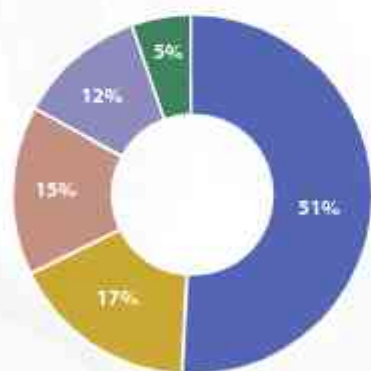

Batch Profile

Gender ratio

■ Male ■ Female

Graduation Details

■ Engineering ■ Commerce
■ Science ■ Others

Work Experience

■ Fresher ■ 24-36 months
■ 1-12 months ■ Greater than 36 months
■ 13-24 months

Summer Internship Domain