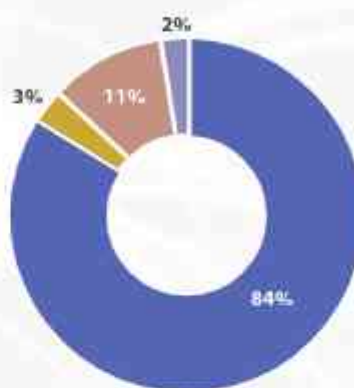

Batch Profile

Gender ratio

■ Male ■ Female

Graduation Details

■ Engineering ■ Commerce
■ Science ■ Others

Work Experience

■ Fresher ■ 24-36 months
■ 1-12 months ■ Greater than 36 months
■ 13-24 months

Summer Internship Domain