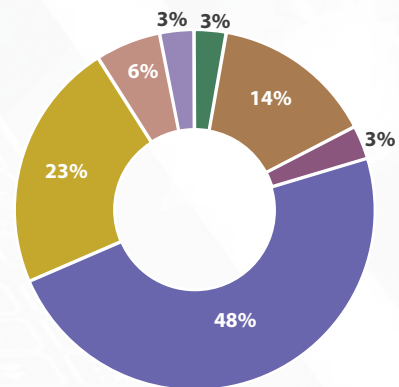

Summer Internship Domain

■ Consulting ■ MRF
■ CSP ■ OEM
■ E-commerce ■ Others
■ IT/ITES