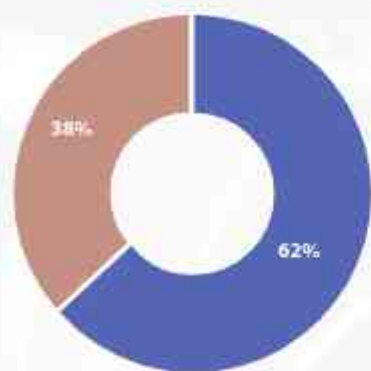

Batch Profile

Gender ratio

■ Male ■ Female

Graduation Details

■ Engineering ■ Commerce
■ Science ■ Others

Work Experience

■ Fresher ■ 24-36 months
■ 1-12 months ■ Greater than 36 months
■ 13-24 months

Summer Internship Domain