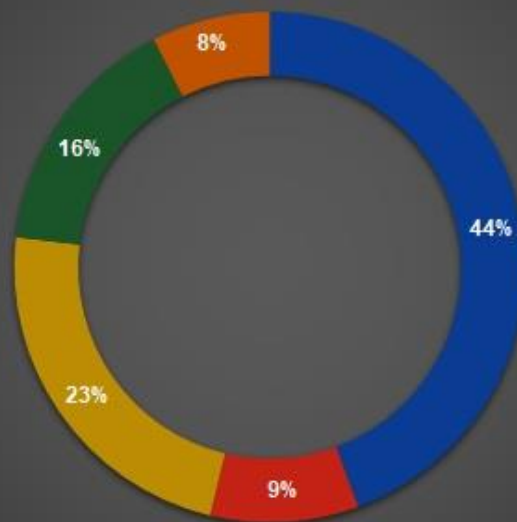

### Gender Ratio

■ Males ■ Females

### Work experience

■ Fresher ■ 1-12 months ■ 13-24 months ■ 25-36 months ■ Greater than 36 months