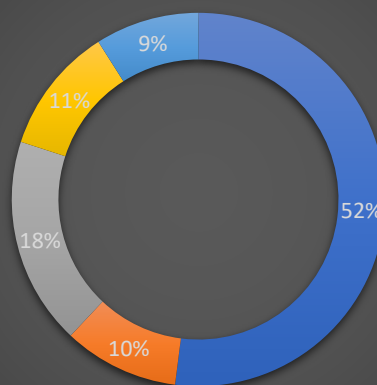

## Gender Diversity

■ Male ■ Female

## Work Experience

■ Freshers ■ 1-12 Months ■ 13-24 Months ■ 25-36 Months ■ 36+ Months