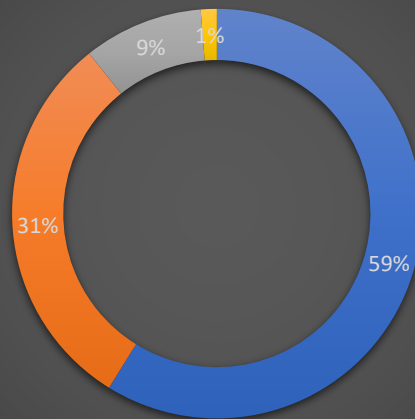

Graduation Details

■ Engineering ■ Commerce ■ Science ■ Others