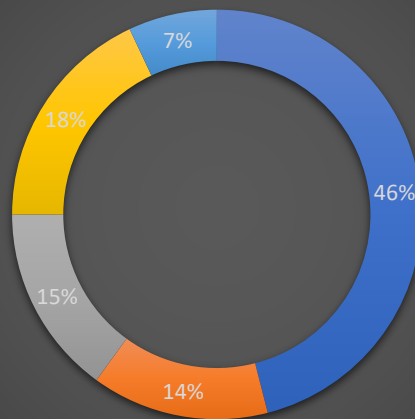

## Gender Diversity

■ Male ■ Female

## Work Experience

■ Freshers ■ 1-12 Months ■ 13-24 Months ■ 25-36 Months ■ 36+ Months